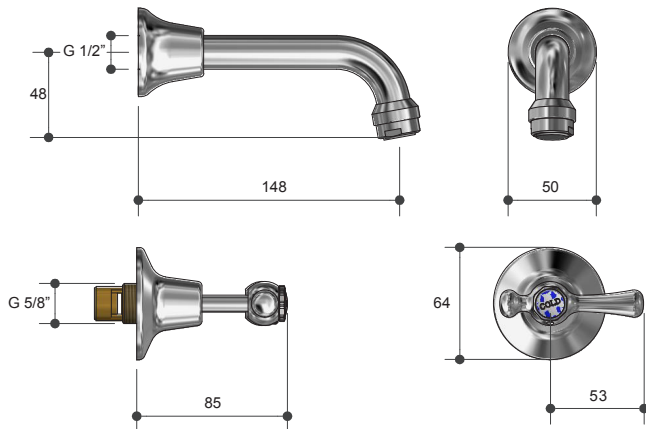

Whitehall EZY Clean Tapware LEVER HANDLE BATH SET CERAMIC DISC

1988

Product Specifications

MT MONOPOLY™ TAPWARE

Specifications

Maximum working temperature 75°C

Maximum pressure rating 1000kPa

Sizing Chart (MM)

	H1	H2	L1	L2	W
1988	50	64	148	110	48

Features

Watermark approved

Red and blue buttons included

Anti vandal

Chrome plated finish

Premium quarter turn ceramic disc

Tested and certified to AS/NZS 3718