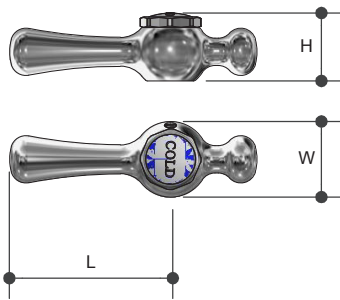

Whitehall EZY Clean Tapware LEVER HANDLES AND BUTTONS

2046

Product Specifications

MT MONOPOLY™
T A P W A R E

Sizing Chart (MM)

	L	H	W
2046	82	22	25

Features

Red and blue buttons included

Chrome plated finish

For more information on Monopoly Tapware, contact:
Austworld 15 Activity Crescent, Molendinar, Queensland 4214 Australia
P. 1300 780 430 F. 1300 780 441 E. info@austworld.com.au

Austworld Pty Ltd. All rights reserved 2018. Austworld and Monopoly Tapware are registered trade mark belonging to Austworld Pty Ltd.