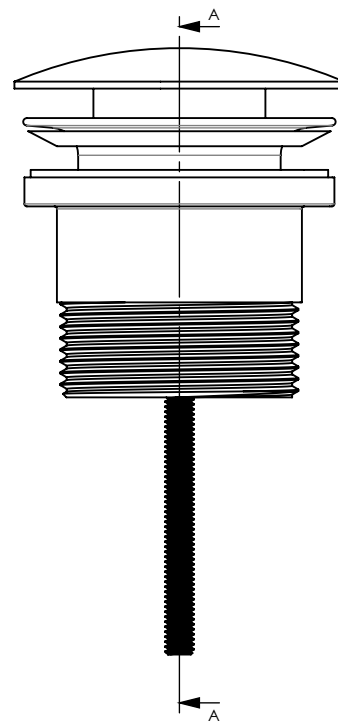

FOUR-IN-ONE™ MUSHROOM 32/40mm POP UP

PLUG & WASTES

- ✓ Revolutionary self-lubrication / Anti Jam Acetal mechanism
- ✓ Innovative lift out mechanism
- ✓ Easy to clean
- ✓ Universal fit 32/40mm with or without overflow

CODE	OUTLET SIZE	FINISH	CTN QTY
21755.01	40mm	Chrome	60

Available Finishes