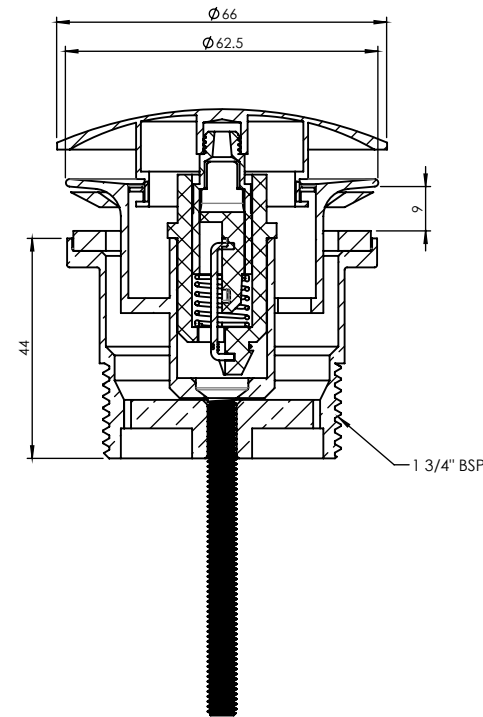

FOUR-IN-ONE™ MUSHROOM 32/40mm POP UP

PLUG & WASTES

- ✓ Revolutionary self-lubrication / Anti Jam Acetal mechanism
- ✓ Innovative lift out mechanism
- ✓ Easy to clean
- ✓ Universal fit 32/40mm with or without overflow

CODE	OUTLET SIZE	FINISH	CTN QTY
21755.01	40mm	Chrome	60

Available Finishes