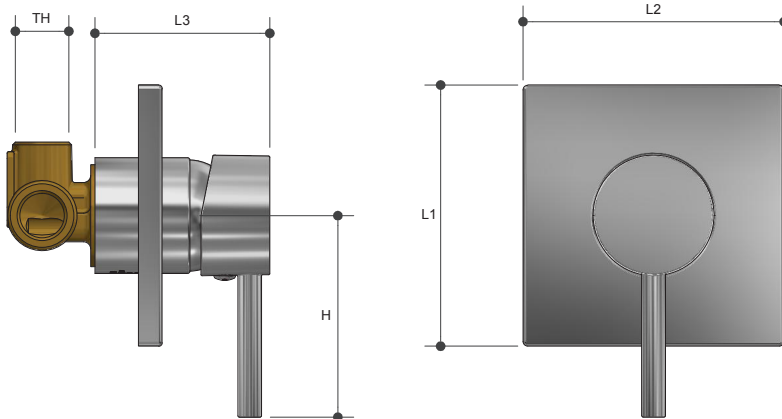

# Pino Mixer WALL MIXER 4201

## Product Specifications

**MT** MONOPOLY™  
TAPWARE

### Sizing Chart (MM)

	L1	L2	L3	H	TH
4201	110	110	74	85	G 1/2"