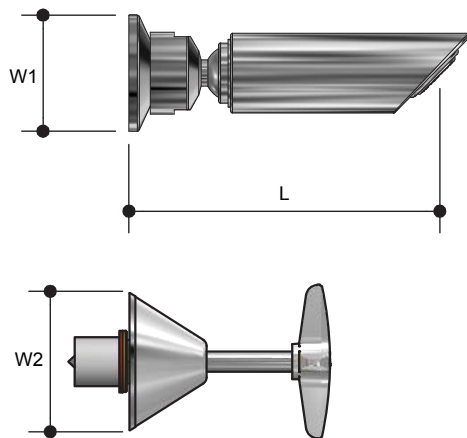

Park Lane Shower Set

7440

Product Specifications

MT MONOPOLY™
T A P W A R E

Specifications

Maximum working temperature 80°C

Maximum pressure rating 1000kPa

Sizing Chart [MM]

	L	W1	W2
7440	135	54	64

Features

Watermark approved

Chrome plated finish

Ceramic disc

Tested and certified to AS/NZS 3718

For more information on Monopoly Tapware, contact:
Austworld 15 Activity Crescent, Molendinar, Queensland 4214 Australia
P. 1300 780 430 F. 1300 780 441 E. info@austworld.com.au