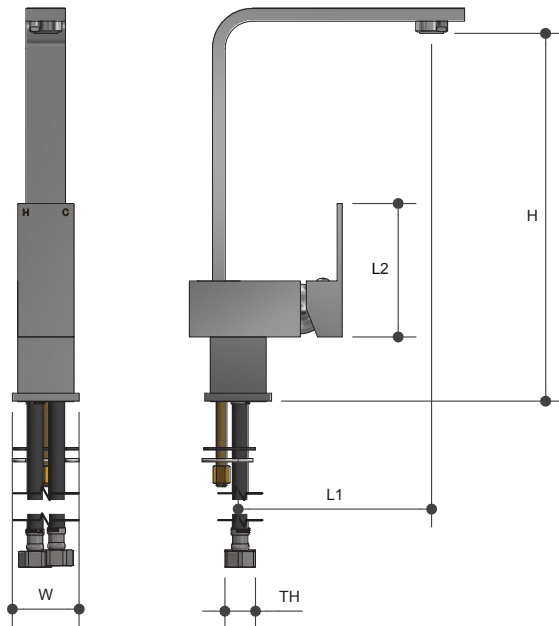

Cubico Sink Mixer

7471

Product Specifications

MT MONOPOLY™
T A P W A R E

Specifications

Maximum working temperature 80°C

Max. pressure rating 1000kPa

Sizing Chart [MM]

	L1	L2	H	W	TH
7471	170	100	245	50	G 1/2"

Features

Watermark approved

Chrome plated finish

Swivel spout

Tested and certified to AS/NZS 3718

For more information on Monopoly Tapware, contact:
Austworld 15 Activity Crescent, Molendinar, Queensland 4214 Australia