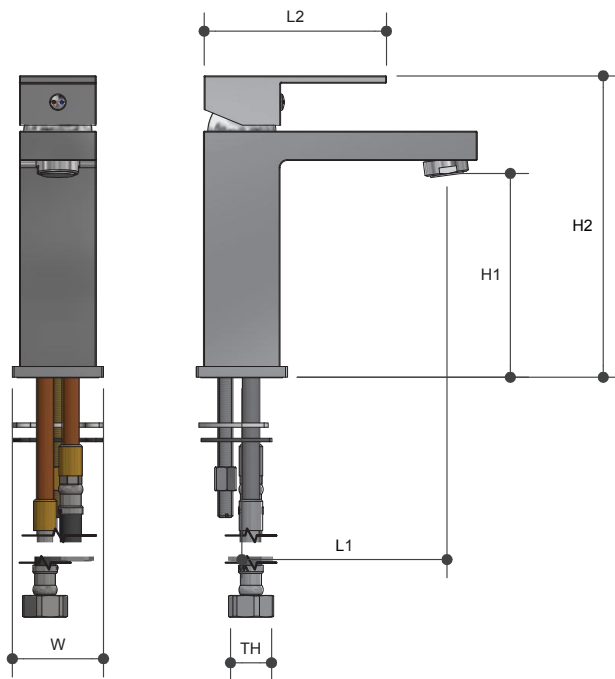

Cubico Basin Mixer

7563

Product Specifications

MT MONOPOLY™
T A P W A R E

Specifications

Maximum working temperature 80°C

Maximum pressure rating 1000kPa

Sizing Chart [MM]

	L1	L2	H1	H2	W	TH
7563	113	100	110	165	50	G 1/2"

Features

Watermark approved

Chrome plated finish

Tested and certified to AS/NZS 3718

For more information on Monopoly Tapware, contact:
Austworld 15 Activity Crescent, Molendinar, Queensland 4214 Australia
P. 1300 780 430 F. 1300 780 441 E. info@austworld.com.au