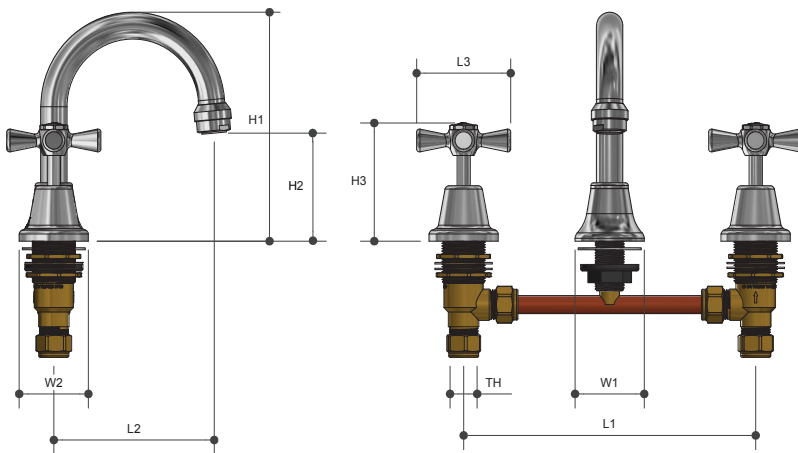

# Old Kent Tapware BASIN SET

7776

## Product Specifications

**MT** MONOPOLY™  
TAPWARE

### Sizing Chart (MM)

	L1	L2	L3	W1	W2	H1	H2	H3	TH
7776	211	116	68	50	50	161	76	83	DN15

### Features

Watermark approved

Chrome plated finish

Swivel spout

Tested and certified to AS/NZS 3718

For more information on Monopoly Tapware, contact:  
Austworld 15 Activity Crescent, Molendinar, Queensland 4214 Australia