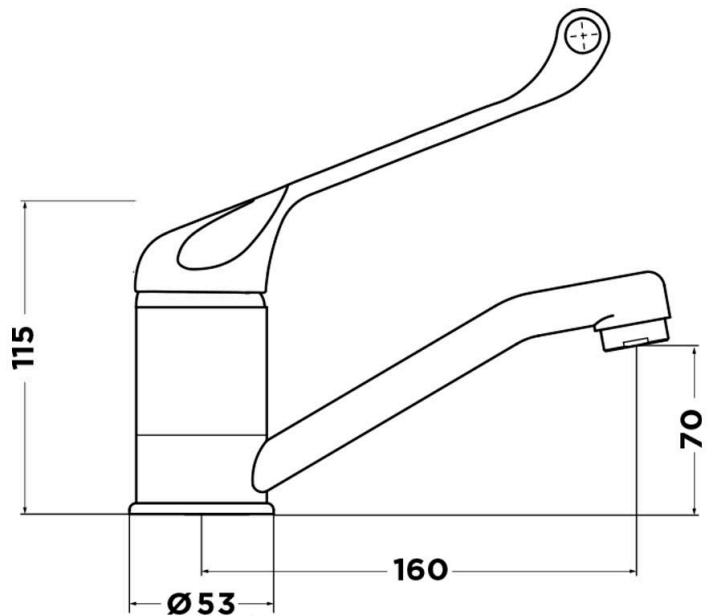

CAYENNE CARE SWIVEL BASIN MIXER

A BRAND BY
BRASSHARDS
— GROUP —

www.mixxtapware.com.au | info@mixxtapware.com.au | 1800 657 697