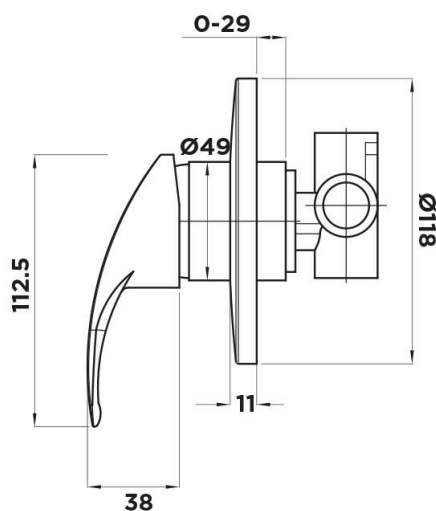

MIXX

tapware & accessories

CAYENNE COLLECTION

Item Code: 7SL004C

Finish: Chrome

Cartridge: 40mm Ceramic
Disc Cartridge

Pressure Rating: 1500kPa

Operating Temp: 1-80°C

Material: Brass

CAYENNE SHOWER MIXER

SCAN FOR MORE

A BRAND BY
BRASSHARDS
— GROUP —