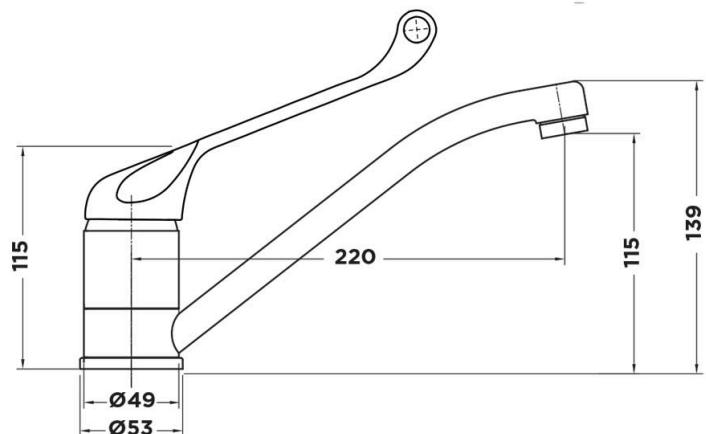

CAYENNE CARE SINK MIXER

A BRAND BY
BRASSHARDS
— GROUP —

www.mixxtapware.com.au | info@mixxtapware.com.au | 1800 657 697