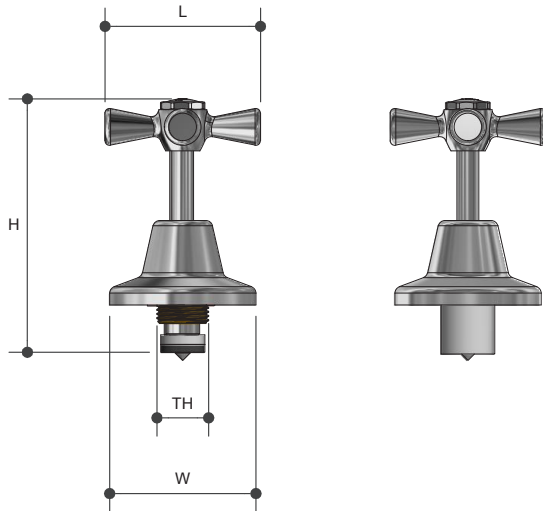

Old Kent Tapware

BATH SET

8124

Product Specifications

MT MONOPOLY™
T A P W A R E

Specifications

Maximum working temperature 75°C

Maximum pressure rating 1000kPa

Features

Watermark approved

Chrome plated finish

Tested and certified to AS/NZS 3718

Sizing Chart (MM)

	L	W	H	TH
8124	68	64	111	G 5/8"

For more information on Monopoly Tapware, contact:
Austworld 15 Activity Crescent, Molendinar, Queensland 4214 Australia
P. 1300 780 430 F. 1300 780 441 E. info@austworld.com.au