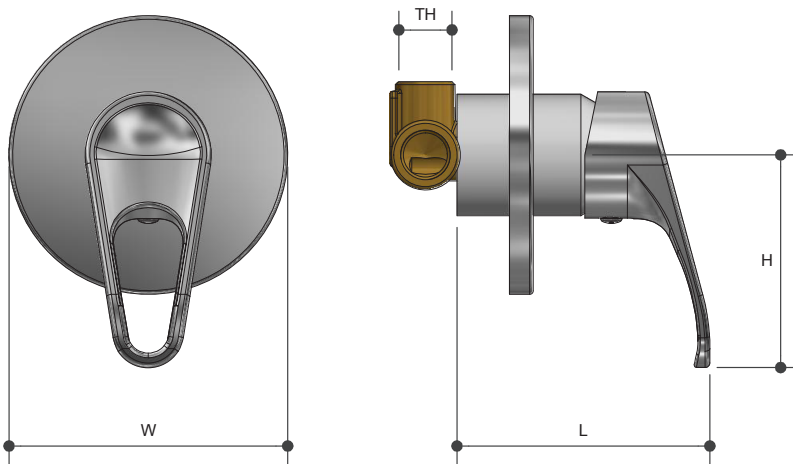

Old Kent Mixer

WALL MIXER

8926

Product Specifications

MT MONOPOLY™
T A P W A R E

Specifications

Maximum working temperature 75°C

Maximum pressure rating 1000kPa

Sizing Chart (MM)

	H	L	W	TH
8926	90	107	118	G 1/2"

Features

Watermark approved

Chrome plated finish

Tested and certified to AS/NZS 3718

For more information on Monopoly Tapware, contact:
Austworld 15 Activity Crescent, Molendinar, Queensland 4214 Australia