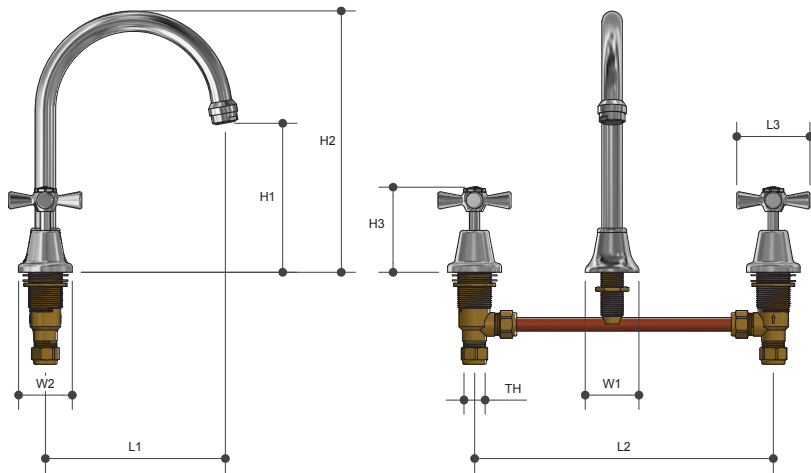

Old Kent Tapware

HOB SINK SET

8971

Product Specifications

MT MONOPOLY™
TAPWARE

Specifications

Maximum working temperature 75°C

Maximum pressure rating 1000kPa

Features

Watermark approved

Chrome plated finish

Swivel spout

Tested and certified to AS/NZS 3718

Sizing Chart (MM)

	L1	L2	L3	W1	W2	H1	H2	TH
8971	168	278	68	50	50	138	243	DN15

For more information on Monopoly Tapware, contact:
Austworld 15 Activity Crescent, Molendinar, Queensland 4214 Australia