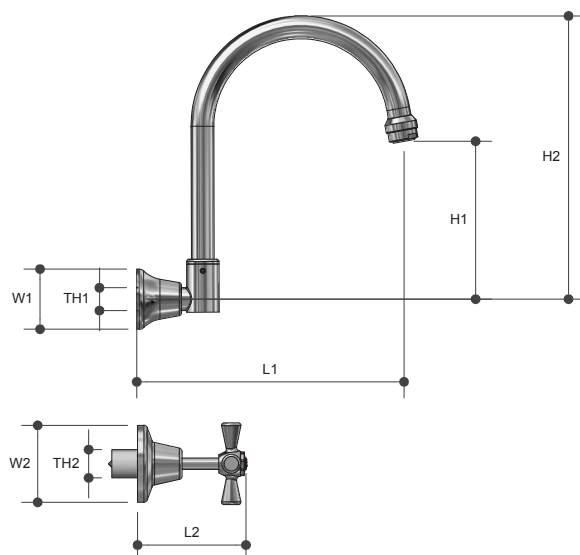

Old Kent Tapware WALL SINK SET 8988

Product Specifications

Specifications

Maximum working temperature 75°C

Maximum pressure rating 1000kPa

Sizing Chart (MM)

	L1	L2	W1	W2	H1	H2	TH1	TH2
8988	222	185	50	64	131	235	G 1/2"	G 5/8"

MT MONOPOLY™ TAPWARE

Features

Watermark approved

Chrome plated finish

Swivel Spout

Tested and certified to AS/NZS 3718

For more information on Monopoly Tapware, contact:
Austworld 15 Activity Crescent, Molendinar, Queensland 4214 Australia