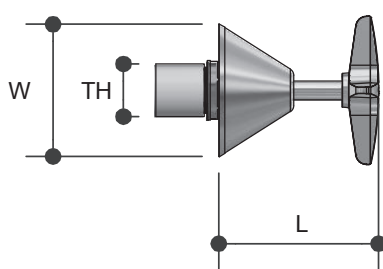

Park Lane Tapware

WALL TOP ASSEMBLIES

9152

Product Specifications

MT MONOPOLY™

TAPWARE

Specifications

Maximum working temperature 75°C

Maximum pressure rating 1000kPa

Sizing Chart (MM)

| | L | H | W | TH |
|------|----|----|----|--------|
| 9152 | 79 | 73 | 65 | G 5/8" |

Features

Watermark approved

Chrome plated finish

Tested and certified to AS/NZS 3718