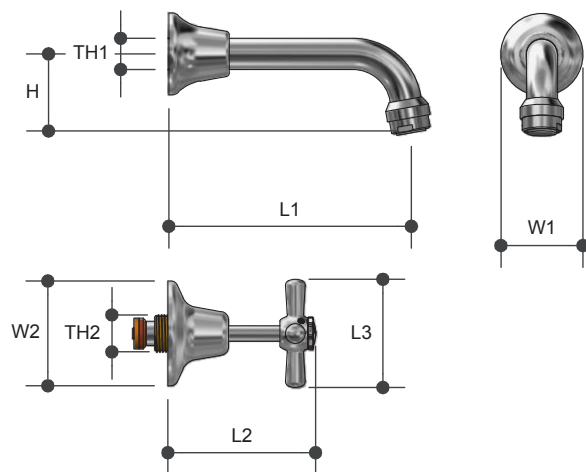

Whitehall EZY Clean Tapware BATH SET

9626

Product Specifications

MT MONOPOLY™ TAPWARE

Specifications

Maximum working temperature 75°C

Maximum pressure rating 1000kPa

Sizing Chart (MM)

| | L1 | L2 | L2 | H | W1 | W2 | TH1 | TH2 |
|------|-----|----|----|----|----|----|--------|--------|
| 9626 | 148 | 90 | 66 | 47 | 50 | 64 | G 1/2" | G 5/8" |

Features

Watermark approved

Red and blue buttons included

Anti vandal

Chrome plated finish

Premium jumper valve

Tested and certified to AS/NZS 3718

For more information on Monopoly Tapware, contact:
Austworld 15 Activity Crescent, Molendinar, Queensland 4214 Australia