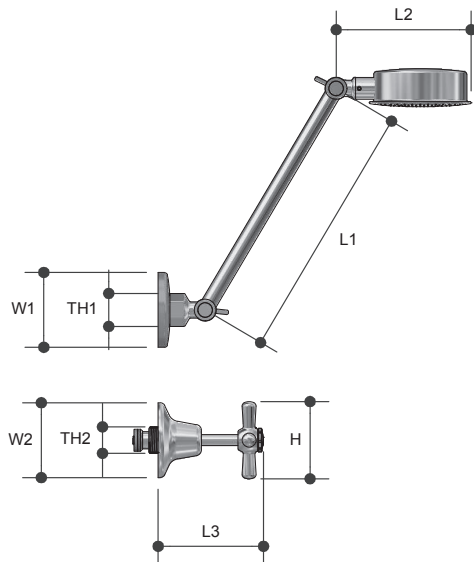

Whitehall EZY Clean Tapware SHOWER SET

9640

Product Specifications

MT MONOPOLY™ TAPWARE