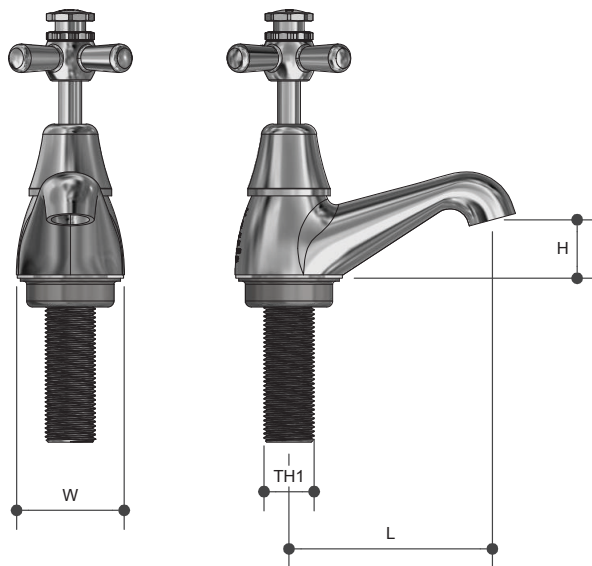

Whitehall EZY Clean Tapware Pillar Tap

9695

Product Specifications

MT MONOPOLY™
T A P W A R E