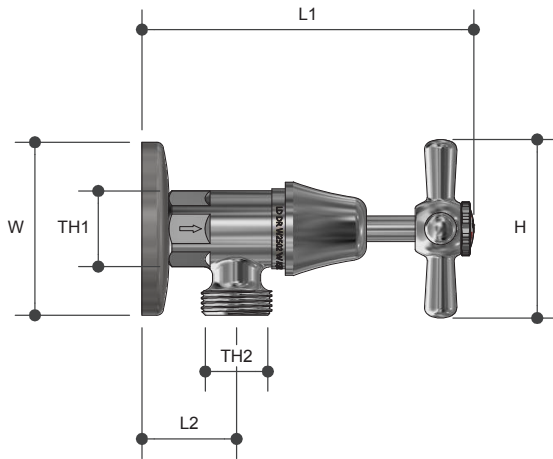

Whitehall EZY Clean Tapware WASHING MACHINE SET

9701

Product Specifications

MT MONOPOLY™
TAPWARE

Specifications

Maximum working temperature 75°C

Maximum pressure rating 1000kPa

Sizing Chart (MM)

	L1	L2	H	W	TH1	TH2
9701	123	35	66	64	G 1/2"	G 3/4"

Features

Watermark approved

Red and blue buttons included

Anti vandal

Chrome plated finish

Premium jumper valve

Tested and certified to AS/NZS 3718