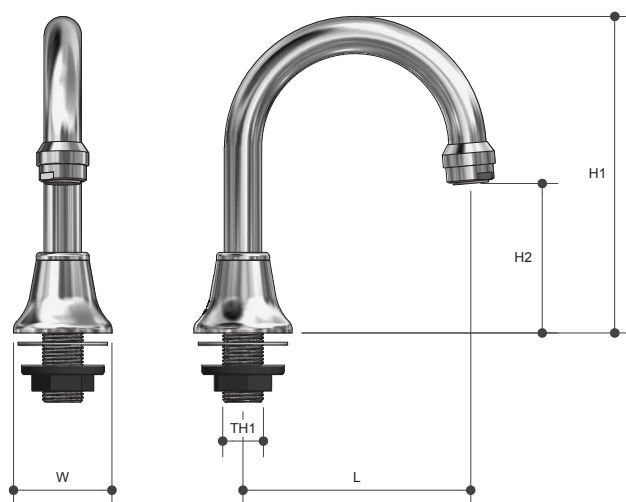

Unstyled Tapware

BASIN SPOUT CURVED

AW2001

Product Specifications

MT MONOPOLY™

T A P W A R E

Specifications

Maximum working temperature 75°C

Maximum pressure rating 1000kPa

Features

Watermark approved

Chrome plated finish

Tested and certified to AS/NZS 3718

Sizing Chart (MM)

	L	H1	H2	W	TH	SIZE
AW2001	116	161	76	50	G 1/2"	120MM

For more information on Monopoly Tapware, contact:
Austworld 15 Activity Crescent, Molendinar, Queensland 4214 Australia

P. 1300 780 430 F. 1300 780 441 E. info@austworld.com.au

Austworld Pty Ltd. All rights reserved 2018. Austworld and Monopoly Tapware are registered trade mark belonging to Austworld Pty Ltd.

AW

AUSTWORLD