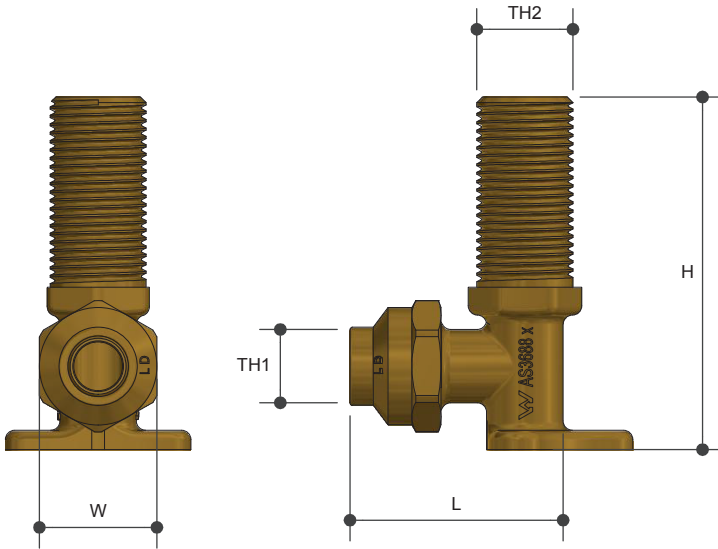

FLARED COMPRESSION

Elbow MI X C Extended Lugged

Product Specifications

Specifications

Maximum working temperature 1 °C to 95 °C

Maximum pressure rating 1600kPa

Features

Watermark approved

Brass and chrome finish

Tested and certified to AS 3688

Sizing Chart (MM)

	L	H	W	TH1	TH2
AW311	46	76	25	15C	G 1/2"
AW311E	46	100	25	15C	G 1/2"
AW312*	46	76	25	15C	G 1/2"
AW313	53	81	32	20C	G 1/2"

* Chrome Plated