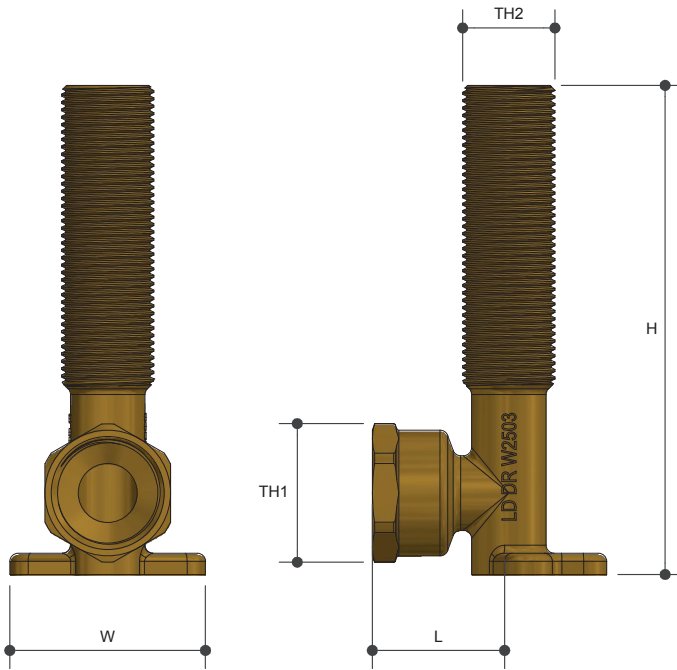

SCREWED BRASSWARE

Lugged Extension Elbow

Product Specifications

Specifications

Working temperature 1 °C to 60 °C

Maximum pressure rating 1000kPa

Sizing Chart (MM)

	L	H	W	TH1	TH2
AW760	32	120	48	Rp 3/4"	G 5/8"
AW364	34	185	48	Rp 1/2"	G 1/2"
AW384	34	185	48	Rp 3/4"	G 5/8"
AW761	34	220	24	Rp 3/4"	G 5/8"

Features

Watermark approved

DR Brass

Tested and certified to AS 3688

Material Chart

Part	Material
Elbow	DR Brass

For more information on Metforge, contact:
 Austworld 15 Activity Crescent, Molendinar, Queensland 4214 Australia
 P. 1300 780 430 F. 1300 780 441 E. info@austworld.com.au