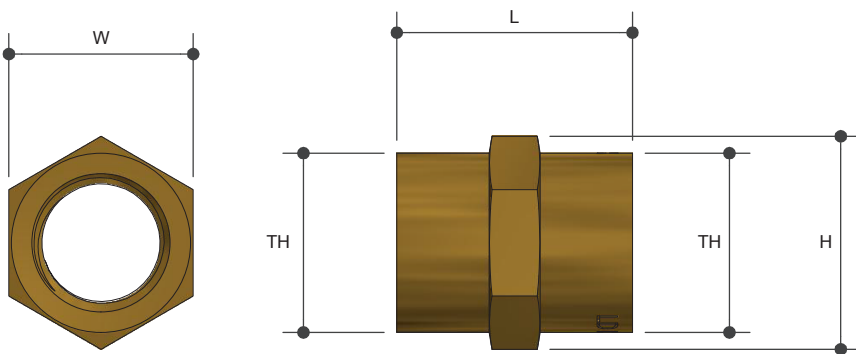

SCREWED BRASSWARE

Hexagon Socket

Product Specifications

Specifications

Working temperature 1°C - 95°C

Maximum pressure rating 1600kPa

Sizing Chart (MM)

	L	H	W	TH
AW510	16	16	14	Rp 1/8"
AW511	23	21	18	Rp 1/4"
AW513	24	24	21	Rp 3/8"
AW517	28	29	26	G 1/2"
AW517NB	28	29	26	G 1/2"
AW518*	28	29	26	Rp 1/2"
AW527	32	36	32	G 3/4"
AW528*	32	36	32	G 3/4"
AW529	35	44	39	G 1"
AW531	50	51	48	G 1 1/4"
AW532	44	59	55	Rp 1 1/2"
AW534	52	71	66	Rp 2"

* Chrome Plated

Features

Watermark approved

Brass and chrome finish

Tested and certified to AS 3688

Material Chart

Part	Material
Socket	DR Brass

For more information on Metforge, contact:
Austworld 15 Activity Crescent, Molendinar, Queensland 4214 Australia
P. 1300 780 430 F. 1300 780 441 E. info@austworld.com.au