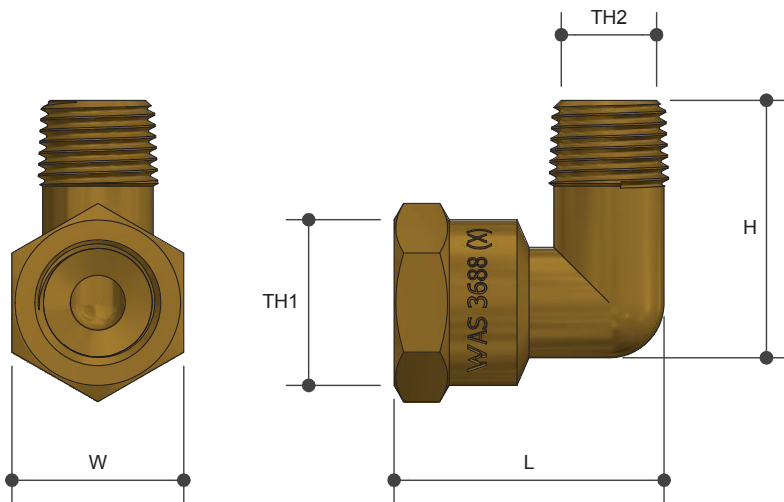

SCREWED BRASSWARE

Elbow MI X FI

Product Specifications

Specifications

Maximum working temperature 1°C to 60°C

Maximum pressure rating 1600kPa

Features

Watermark approved

Brass and chrome finish

Tested and certified to AS 3688

Sizing Chart (MM)

	L	H	W	TH1	TH2
AW559	22	21	14	Rp 1/8"	R 1/8"
AW560	30	33	18	Rp 1/4"	R 1/4"
AW561	39	40	21	Rp 3/8"	R 3/8"
AW562	44	40	26	Rp 1/2"	R 1/2"
AW562NB	44	40	26	Rp 1/2"	R 1/2"
AW565	35	38	26	Rp 1/2"	R 1/2"
AW563*	44	40	26	Rp 1/2"	R 1/2"
AW564	47	44	31	Rp 3/4"	R 3/4"
AW564NB	47	44	31	Rp 3/4"	R 3/4"
AW566	63	54	41	Rp 1"	R 1"
AW568	75	73	47	Rp 1 1/4"	R 1 1/4"
AW569	75	74	55	Rp 1 1/2"	R 1 1/2"
AW571	81	86	66	Rp 2"	R 2"

* Chrome Plated

Material Chart

Part	Material
Elbow	DR Brass

For more information on Metforge, contact:

Austworld 15 Activity Crescent, Molendinar, Queensland 4214 Australia

P. 1300 780 430

F. 1300 780 441

E. info@austworld.com.au

Austworld Pty Ltd. All rights reserved 2018. Austworld and Metforge are registered trade mark belonging to Austworld Pty Ltd.