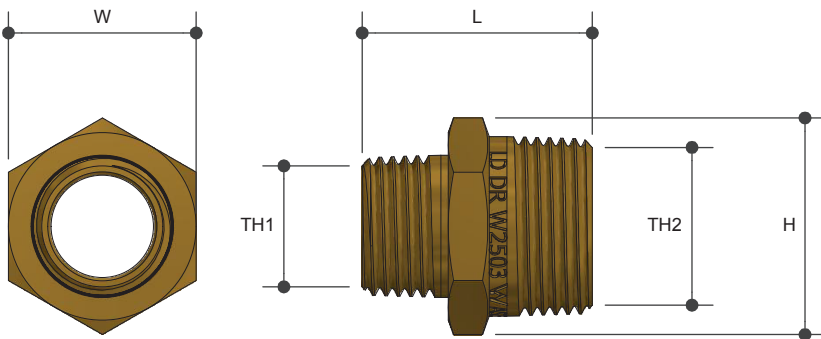

SCREWED BRASSWARE

Hexagon Nipple Flat Seat

Product Specifications

Specifications

Working temperature 1°C to 60°C

Maximum pressure rating 1600kPa

Sizing Chart (MM)

	L	H	W	TH1	TH2
AW685-1	39	30	27	R 1/2"	G 3/4"

Features

Watermark approved

DRBrass

Tested and certified to AS 3688

Material Chart

Part	Material
Elbow	DR Brass

For more information on Metforge, contact:
Austworld 15 Activity Crescent, Molendinar, Queensland 4214 Australia
P. 1300 780 430 F. 1300 780 441 E. info@austworld.com.au

Austworld Pty Ltd. All rights reserved 2018. Austworld and Metforge are registered trade mark belonging to Austworld Pty Ltd.