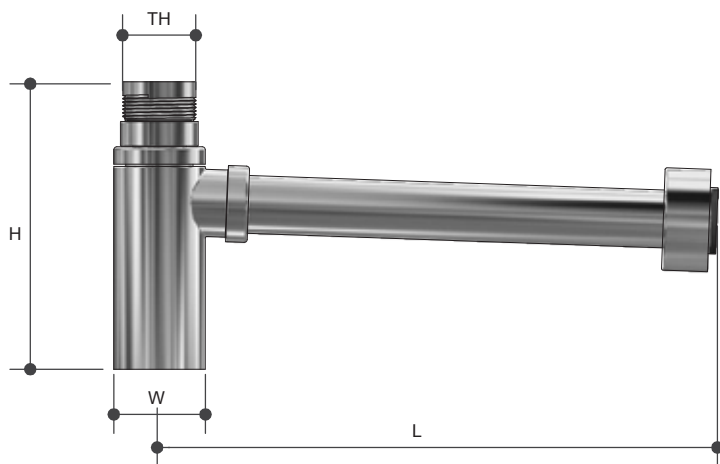

# Bottle Traps

#### Sizing Chart (MM)

	L	H	W	TH
BOT-03	365**	188 - 270*	60	G 1 1/2"
BOT-03MB	365**	188 - 270*	60	G 1 1/2"
BOT-03NP	365**	188 - 270*	60	G 1 1/2"

\*H extendable from 188mm to 270mm

\*\*L can be cut to length

#### Features

Watermark approved

Innovative design allowing for universal application

Solid Brass

Keel seal connection included

Hidden integrated service cap

Supplied with 32MM adaptor

Available in Chrome, Matte black and Nickel Plated finish