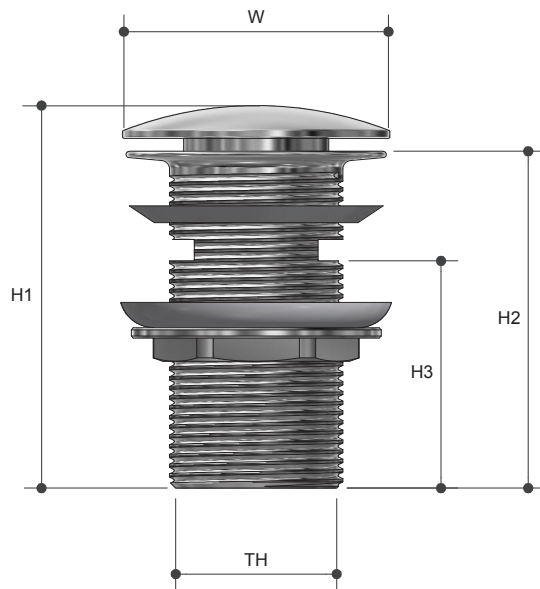

# Plug and Wastes WITH OVERFLOW DOME POP UP BASIN

DPW Series

## Product Specifications

**MT** MONOPOLY™  
T A P W A R E

### Specifications

Available in 32mm and 40mm outlet

### Sizing Chart (MM)

	H1	H2	H3	W	TH	SIZE
DP3275W	91	80	54	64	G 1 1/4"	32MM X 75MM
DP3275WMB	91	80	54	64	G 1 1/4"	32MM X 75MM
DP4075W	87	75	44	67	G 1 1/2"	40MM X 75MM
DP4075WMB	87	75	44	67	G 1 1/2"	40MM X 75MM