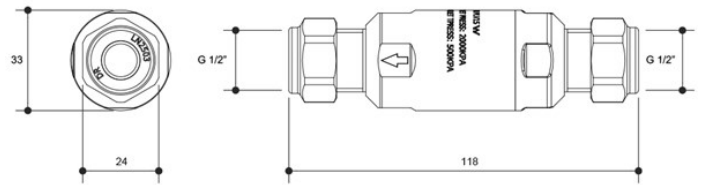

PLV15C-600

Product Specifications

Pressure Limiting Valve 600Kpa 15MM C X C

Unit is shipped in 1 per box

FEATURES

Finish: Brass
Metal Type: DZR Brass
Watermarked: Yes

SPECIFICATIONS

Maximum Water Pressure (KPa): 2000
Water Working Temperature °C: 1 to 80