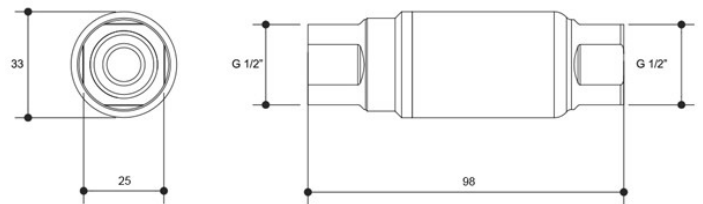

PLV15F-600

Product Specifications

Pressure Limiting Valve 600Kpa 15MM FI X FI

Unit is shipped in 1 per box

FEATURES

- Finish:** Brass
- Metal Type:** DZR Brass
- Watermarked:** Yes

SPECIFICATIONS

- Maximum Water Pressure (KPa):** 2000
- Water Working Temperature °C:** 1 to 80