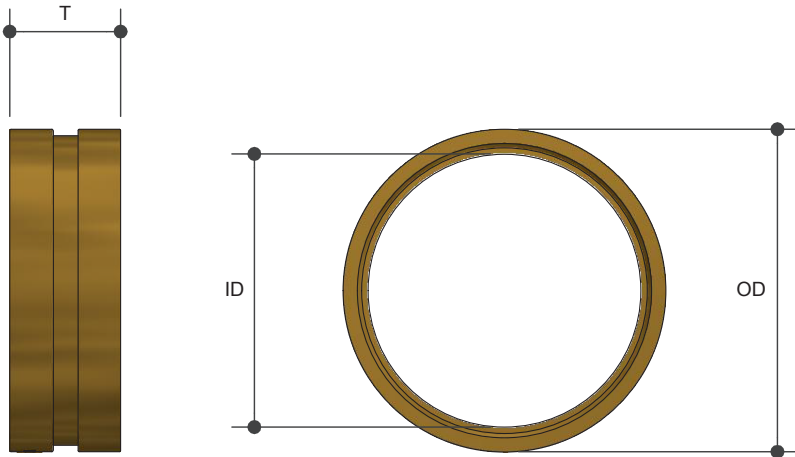

FIRE CONTROL FITTINGS

Roll Grove Ring

Product Specifications

Specifications

Working temperature 1°C - 95°C
Maximum pressure rating 1600kPa

Sizing Chart (MM)

	ID	OD	T	SIZE
RG100	97	115	39	100MM
RG150	146	165	40	150MM