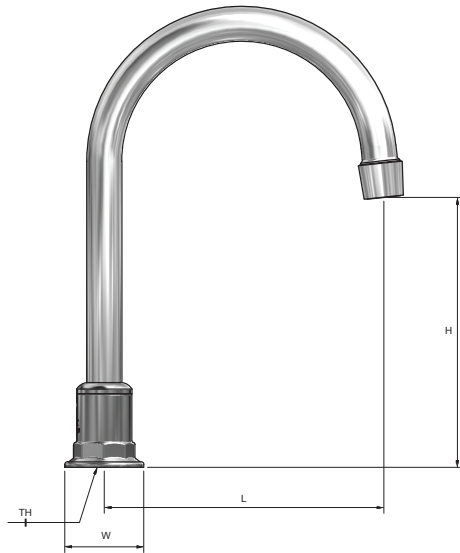

Swivel Spout Hob Curved

SP11

Product Specifications

MT MONOPOLY™
T A P W A R E

Specifications

Maximum working temperature 80°C

Maximum pressure rating 1000kPa

Sizing Chart [MM]

	L	H	W	TH
SP11	150	160	43	6 1/2"

Features

Watermark approved

Chrome plated finish

Swivel spout

Tested and certified to AS/NZS 3718

For more information on Monopoly Tapware, contact:
Austworld 15 Activity Crescent, Molendinar, Queensland 4214 Australia
P. 1300 780 430 F. 1300 780 441 E. info@austworld.com.au