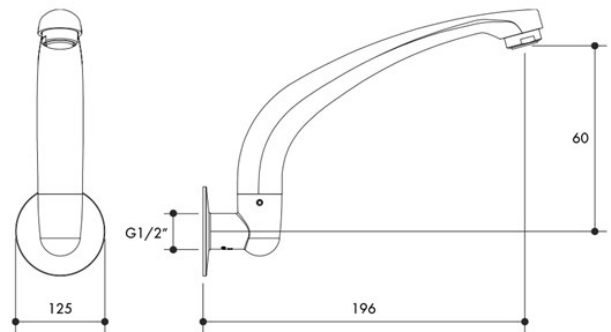

## Product Specifications

Swivel Spout Wall Cast Chrome Plated 180MM

Unit is shipped in 1 per box

### FEATURES

- Finish:** Chrome Plated
- Swivel Nut:** Yes
- Watermarked:** Yes
- Wels Rating:** 4

### SPECIFICATIONS

**Maximum Water Pressure (KPa):** 1000