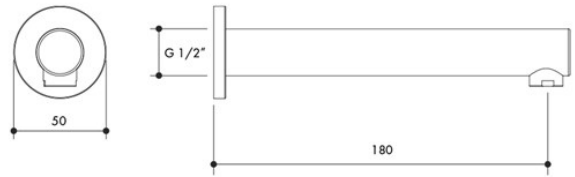

## Product Specifications

Bath Spout (Pino) 180MM

*Unit is shipped in 1 per box*