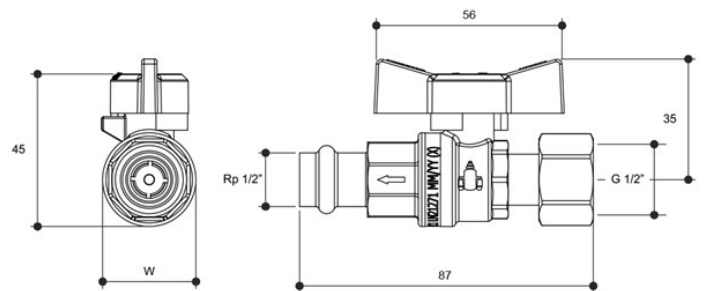

## Product Specifications

Isolation Non Return Ball Valve With Check Valve Swivel  
Press Fit x FI 15MM

Yes

Yes

Unit is shipped in 1 per box