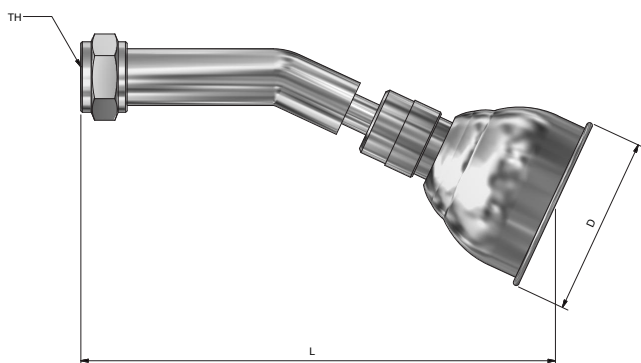

Ball Joint Shower

WS023

Product Specifications

Specifications

Maximum working temperature 80°C

Maximum pressure rating 1000kPa

Sizing Chart [MM]

	L	TH	D
WS023	155	G 1/2"	60

MT MONOPOLY™ TAPWARE